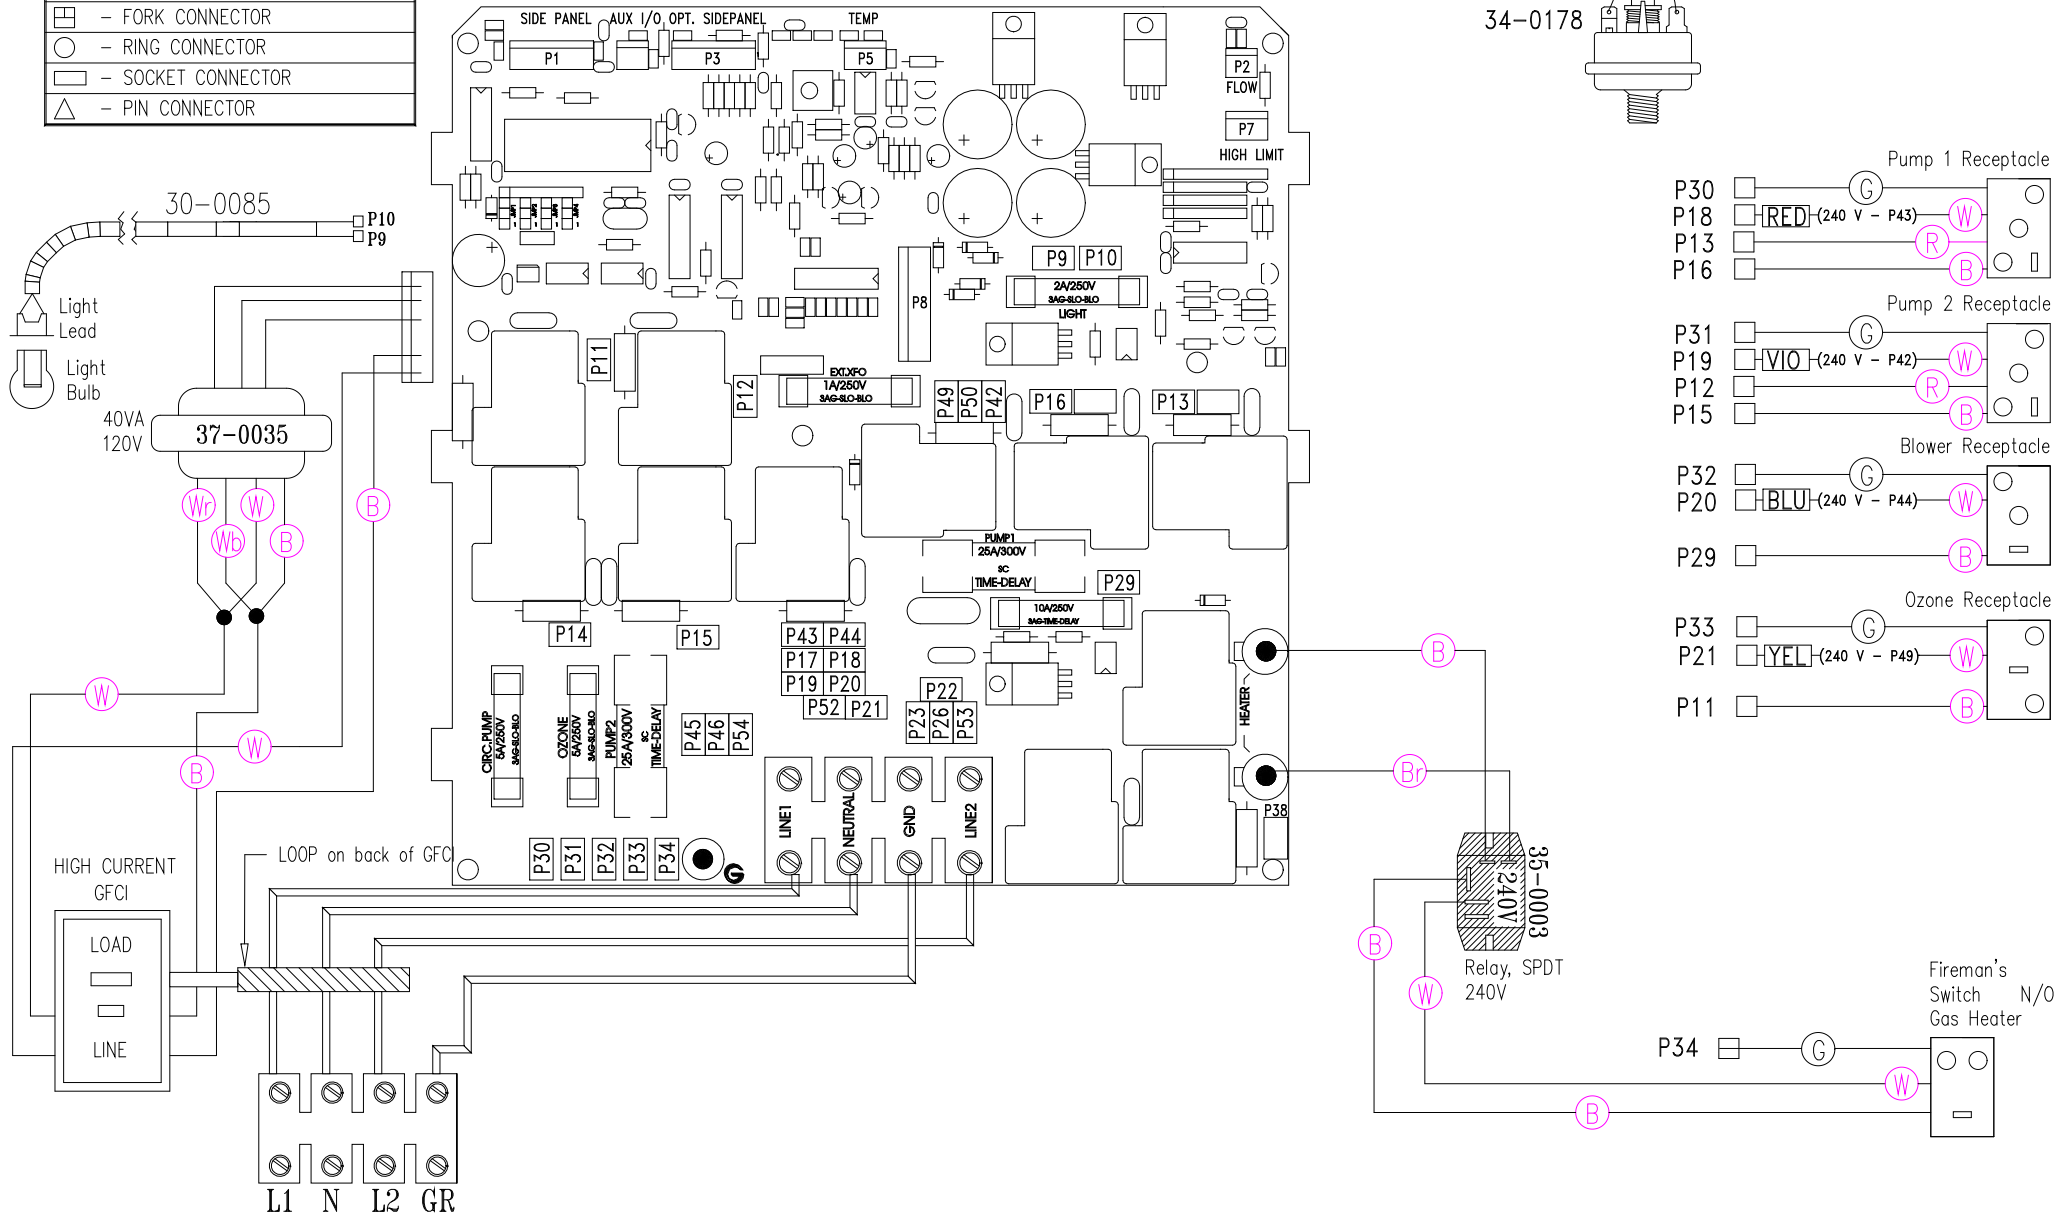

LEGEND	
	- 1/4" QUICK CONNECT
	- 1/4" QUICK CONNECT PIGGYBACK
	- FORK CONNECTOR
	- RING CONNECTOR
	- SOCKET CONNECTOR
	- PIN CONNECTOR

33-0010-R5

HYDRO-QUIP
CORONA, CA (909) 273-7575

Manufacture Notes:

Approved By:

Dwg. No.
GC222AH-KPQY-J

Drawn
DJT

Rev
15

Wire Color Code

B - Black	G - Green
Br - Brown	Bl - Blue
R - Red	V - Violet
O - Orange	W - White
Y - Yellow	Gr - Gray

SHADED COMPONENTS ARE 240V

Date
6.4.01
Diagram No.
5008