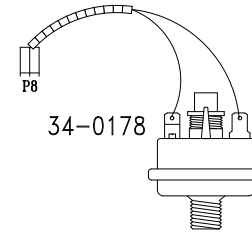

LEGEND	
	- 1/4" QUICK CONNECT
	- 1/4" QUICK CONNECT PIGGYBACK
	- FORK CONNECTOR
	- RING CONNECTOR
	- SOCKET CONNECTOR
	- PIN CONNECTOR

33-0010-R5

HYDRO-QUIP
CORONA, CA (909) 273-7575

Manufacture Notes:

Approved By:

Dwg. No.
GC222AH-KPQY-J

Drawn
DJT

Rev
15

Wire Color Code

B - Black	G - Green
Br - Brown	Bl - Blue
R - Red	V - Violet
O - Orange	W - White
Y - Yellow	Gr - Gray

SHADED COMPONENTS ARE 240V

Date
6.4.01
Diagram No.
5008