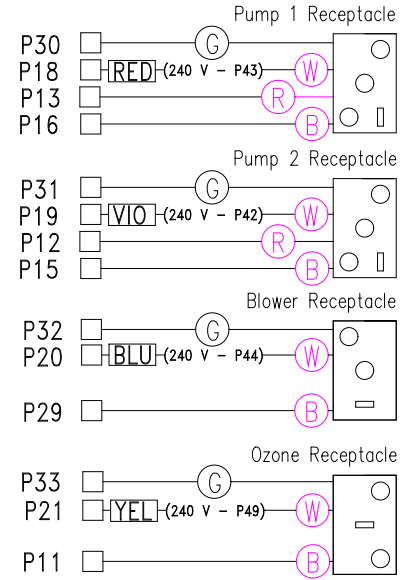

LEGEND	
	- 1/4" QUICK CONNECT
	- 1/4" QUICK CONNECT PIGGYBACK
	- FORK CONNECTOR
	- RING CONNECTOR
	- SOCKET CONNECTOR
	- PIN CONNECTOR

33-0010-R5

HYDRO-QUIP
CORONA, CA (909) 273-7575

Manufacture Notes:

Approved By:

Dwg. No.
GC222AH-KPQY-J

Drawn
DJT

Rev
15

Wire Color Code

B - Black	G - Green
Br - Brown	Bl - Blue
R - Red	V - Violet
O - Orange	W - White
Y - Yellow	Gr - Gray

SHADED COMPONENTS ARE 240V

Date
6.4.01
Diagram No.
5008